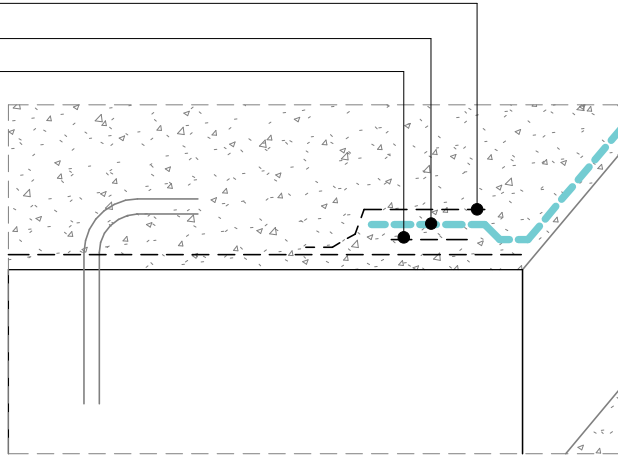

ARDEX FLASHING TAPE
ARDEX WPM 1500
ARDEX EG 800 F + FILLERS