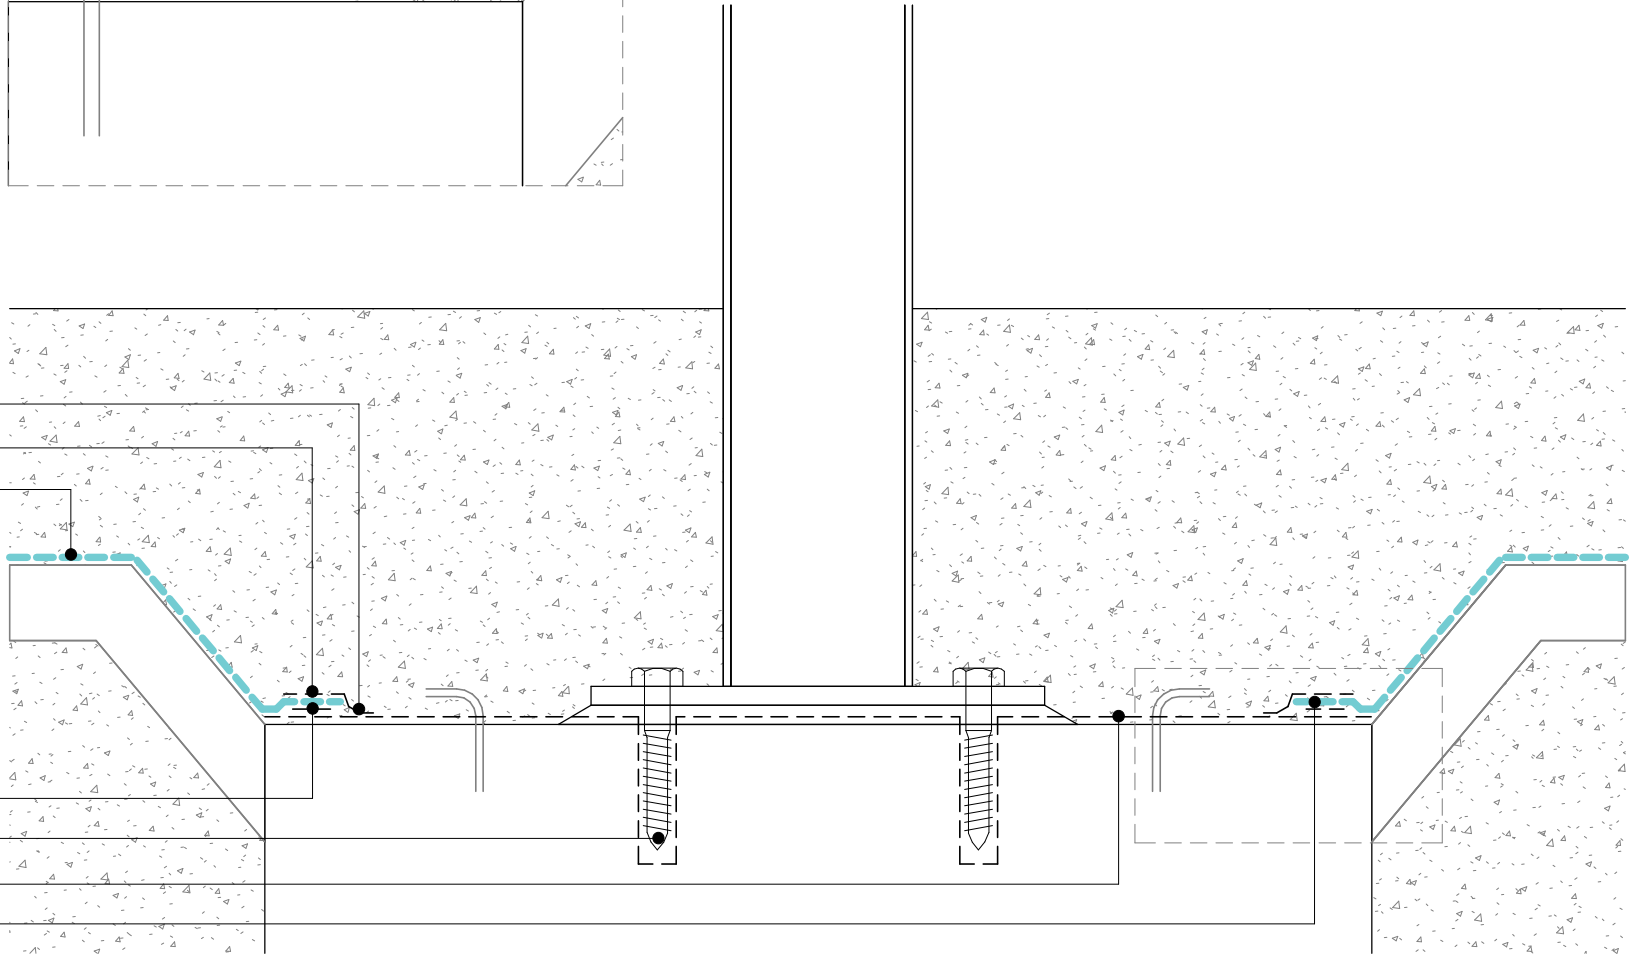

SCALE: 1:1

DETAIL TAPE
ARDEX FLASHING TAPE
ARDEX WPM 1500
ARDEX FLASHING TAPE
LOAD DESIGNED ANCHOR
ARDEX EG 800 F + FILLERS
ARDEX WPM 1500