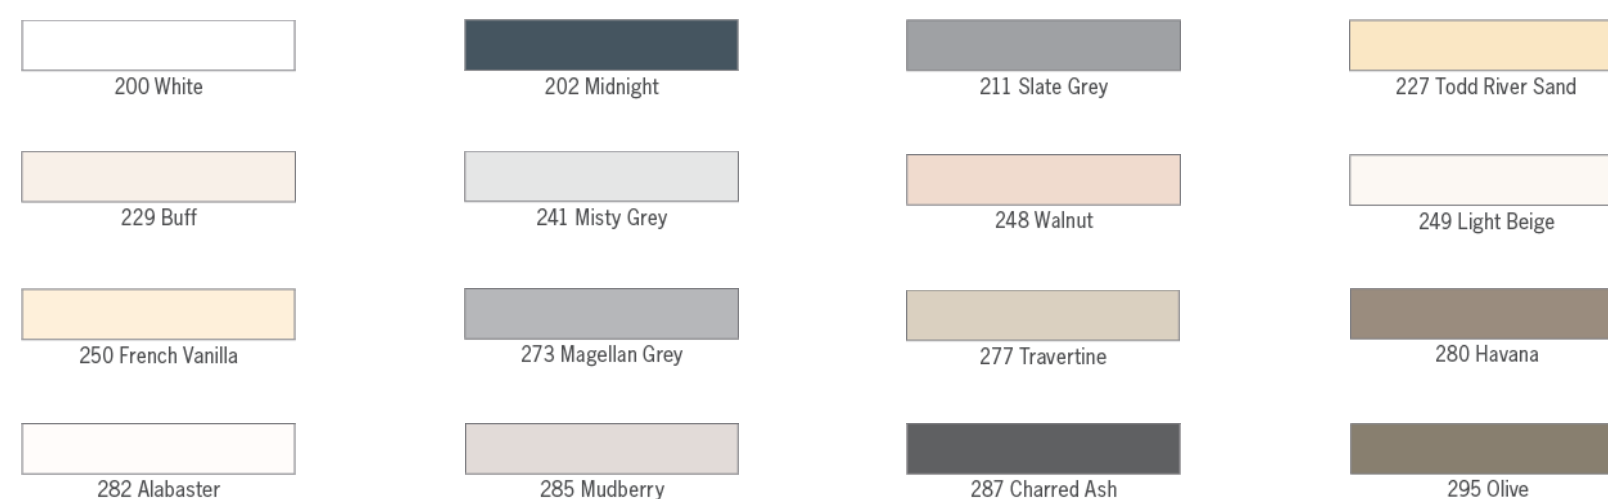

Packaging

- 20kg
- 5kg

To find out more call 0800 227 339
or visit www.ardex.co.nz